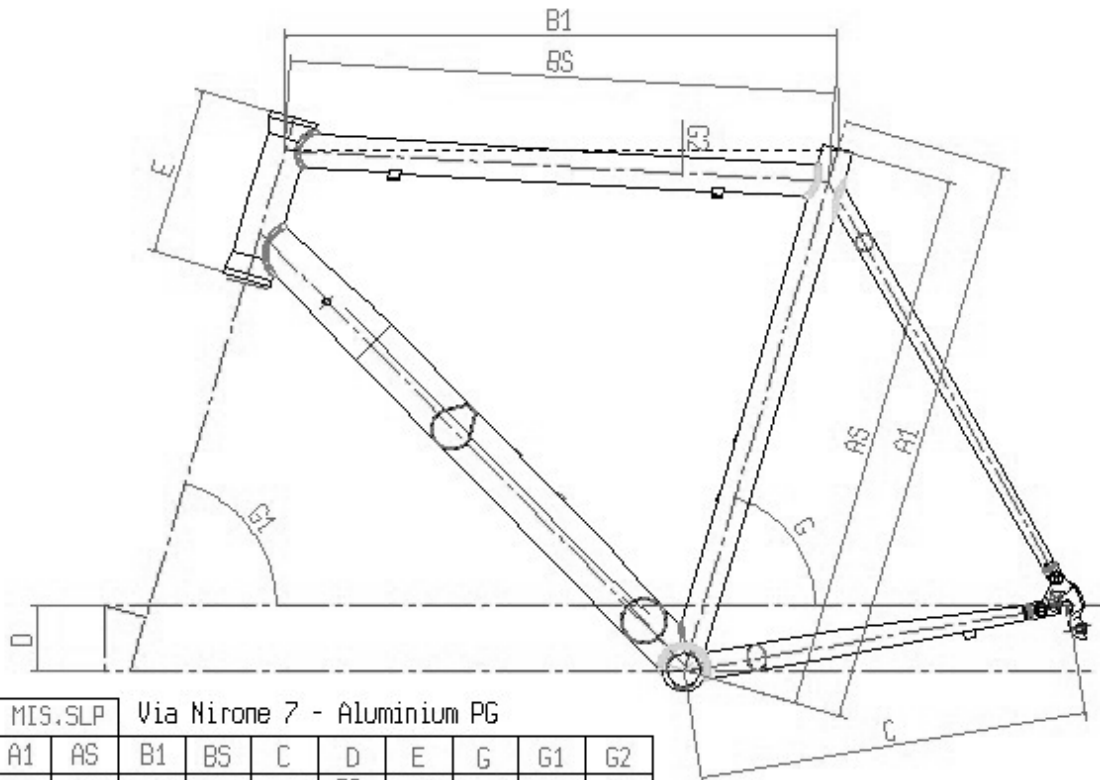

Geometry and sizes

Via Nirone 7 - Aluminium PG										
MIS.SLP	A1	AS	B1	BS	C	D	E	G	G1	G2
460	440	520	505	398	58	110	74.5°	71°	9°	
500	470	524	512	398	58	110	74.5°	71°	5°	
530	500	535	523	404	68	125	74°	71.5°	5°	
550	520	550	538	405	68	140	73.5°	72.5°	5°	
570	540	560	549	405	68	155	73.5°	73.5°	4.5°	
590	560	575	563	407	68	175	73°	73.5°	4.5°	
610	580	585	572	408	68	195	72.5°	73.5°	4.5°	

The **Via Nirone 7 Xenon 10sp** bicycle is available in seven sizes: 46, 50, 53, 55, 57, 59, 61.

Technical specs

MODEL	VIA NIRONE7 Xenon 10sp
CODE	Y6B86
FRAME	Via Nirone aluminium 7000 triple and double butted
FORK	Bianchi FLN Carbon Alu 11/8"
STEM	Bianchi DA-35 3D forged alloy
HANDLEBAR	Itm 330 Super Over
HEADSET	Fsa ZS4 Alloy
SPACER	Carbon fibre
BRAKES	Campagnolo Mirage™ black
CRANKSET	Campagnolo Xenon™ Compact 10s 50/34
BBSET	Campagnolo Mirage™ 68-110mm
REAR DERAILLEUR	Campagnolo Xenon™ 10sp
FRONT DERAILLEUR	Campagnolo Mirage™ §35mm
SHIFTERS	Campagnolo Ergopower™ Xenon™ QS™ / Escape™ 10sp
SPROCKET	Campagnolo Mirage™ UD™ 10sp 12-25
WHEELS	"Ursus Countach" - Hub: Forged alloy hub machined with CNC system, seal ball bearing 2RS type
TIRE	Continental Ultra Sport 700x23 black
SEATPOST	Bianchi SP-151 §31,4mm
SADDLE	Selle Italia Initiale
PEDALS	no
WATERBOTTLE	Bianchi
BOTTLE CAGE	Aluminium
COLOUR	DD (Di Luca)
SIZE	46-50-53-55-57-59-61